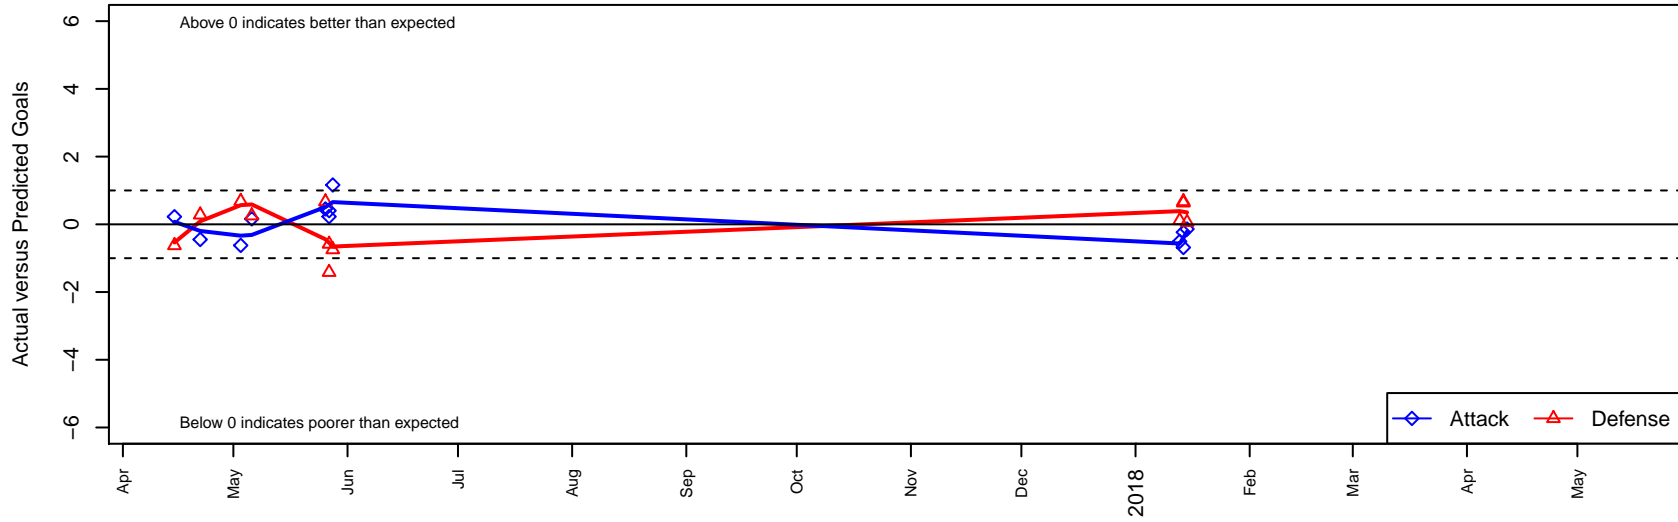

Boise Nationals Timbers Red B01

Boise Nationals
Boise, ID
B01 total strength=1555
attack=12.03 defense=15.56

alt names used:
Boise Nationals Timbers Red

Venues played:
2016 Spr Idaho D3 U15/16 Division 1
2016 ID State Cup U16
2017 Portland Winter Showcase U17

Boise Nationals Timbers Red B01
Dots are actual minus expected GF (blue circles) and GA (red triangles).
Blue line is smoothed change in attack strength. Red is smoothed change in defense strength.

**attack and defense variance (black dot)
relative to other teams
and top 10 in region**